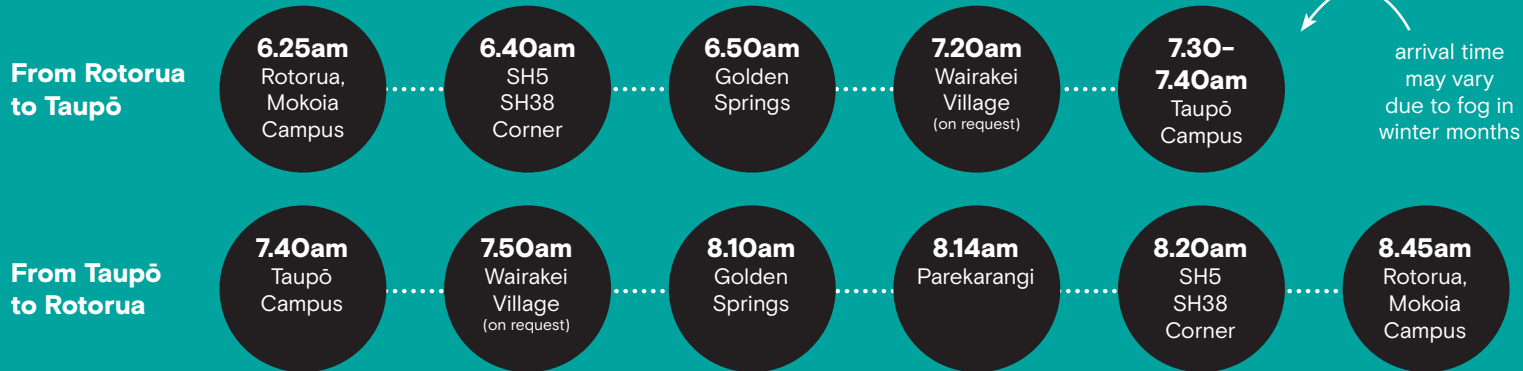

Bus Timetable

Taupō to Rotorua

A Taupō to Rotorua bus service will be available from 14 February to 25 November 2022 for students with a valid student ID card. The service will be available Monday to Friday excluding public holidays, on the following schedule. Face coverings are mandatory. Please scan the NZ COVID Tracer app QR code for contact tracing purposes.

Morning

Afternoon

For assistance with bus cards please contact the Information Centre staff at the Mokoia Campus or 07 346 8999.