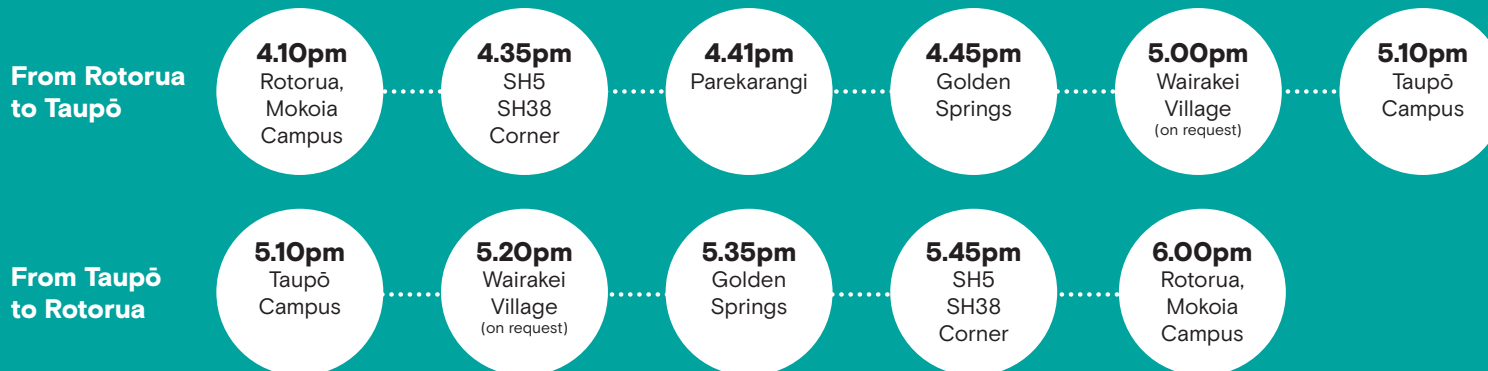

Bus Timetable

Taupō to Rotorua

A Taupō to Rotorua bus service will be available from 14 February to 25 November 2022 for students with a valid student ID card. The service will be available Monday to Friday excluding public holidays, on the following schedule. Face coverings are mandatory. Please scan the NZ COVID Tracer app QR code for contact tracing purposes.

Morning

Afternoon

For assistance with bus cards please contact the Information Centre staff at the Mokoia Campus or 07 346 8999.