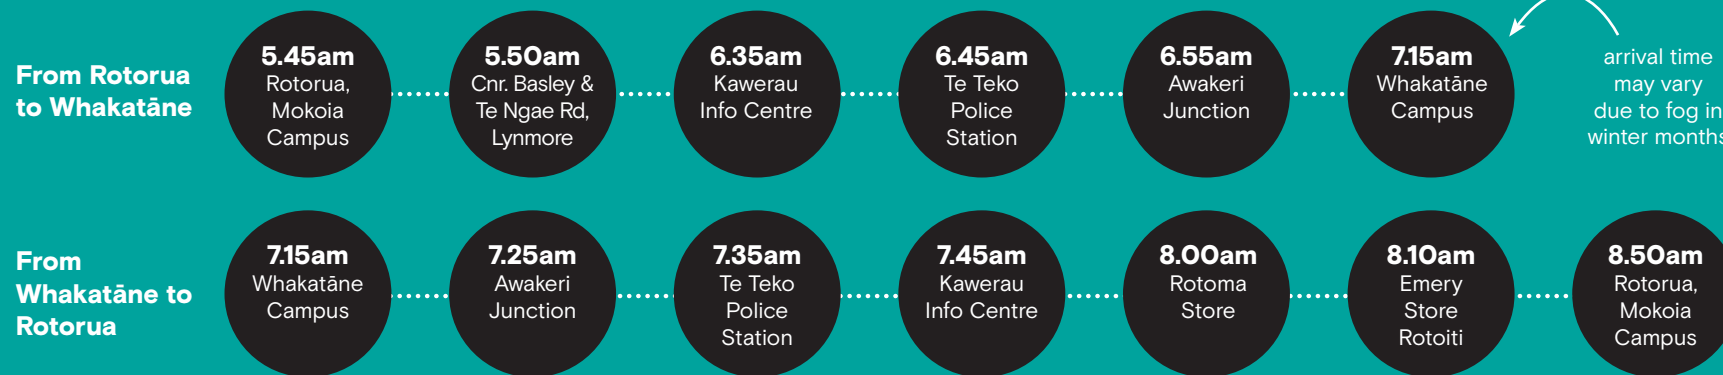

Bus Timetable

Whakatāne to Rotorua

A Whakatāne to Rotorua bus service will be available from 15 February 2021 to 26 November 2021 for students with a valid student ID card. The service will be available Monday to Friday excluding public holidays, on the following schedule.

Morning

Afternoon