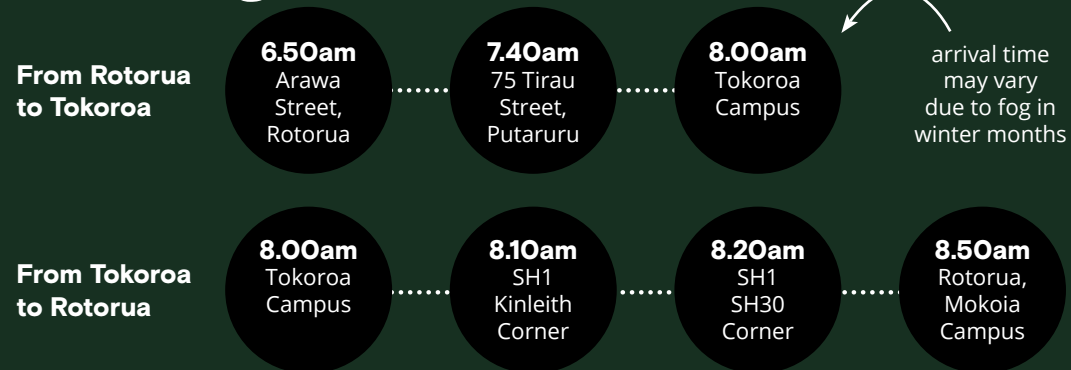

Bus Timetable

Tokoroa to Rotorua

THE UNIVERSITY OF
WAIKATO
Te Whare Wānanga o Waikato

This bus service is available to Toi Ohomai students with a valid student ID card.

Please see www.toiohomai.ac.nz/life/transport-and-parking dates and days that this bus service will run.

Morning

Afternoon

For assistance with bus cards please contact the Information Centre staff at the Mokoia Campus or 07 346 8999.