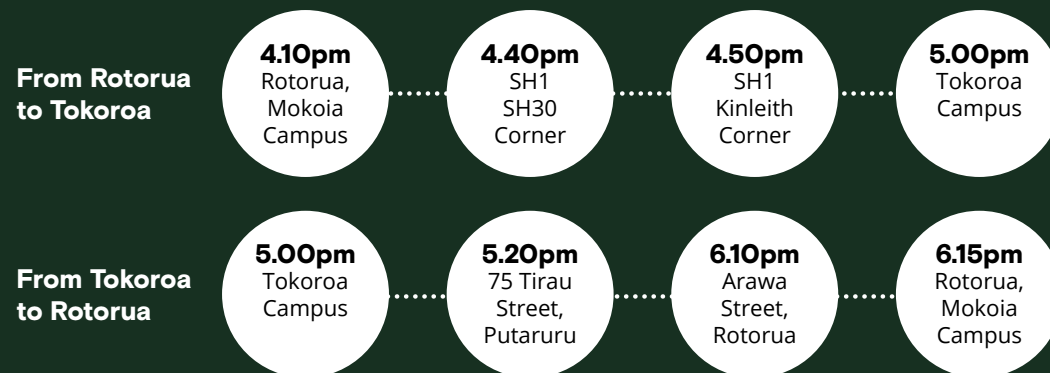

Bus Timetable

Tokoroa to Rotorua

THE UNIVERSITY OF
WAIKATO
Te Whare Wānanga o Waikato

This bus service is available to Toi Ohomai students with a valid student ID card.

Please see www.toiohomai.ac.nz/life/transport-and-parking dates and days that this bus service will run.

Morning

Afternoon

For assistance with bus cards please contact the Information Centre staff at the Mokoia Campus or 07 346 8999.