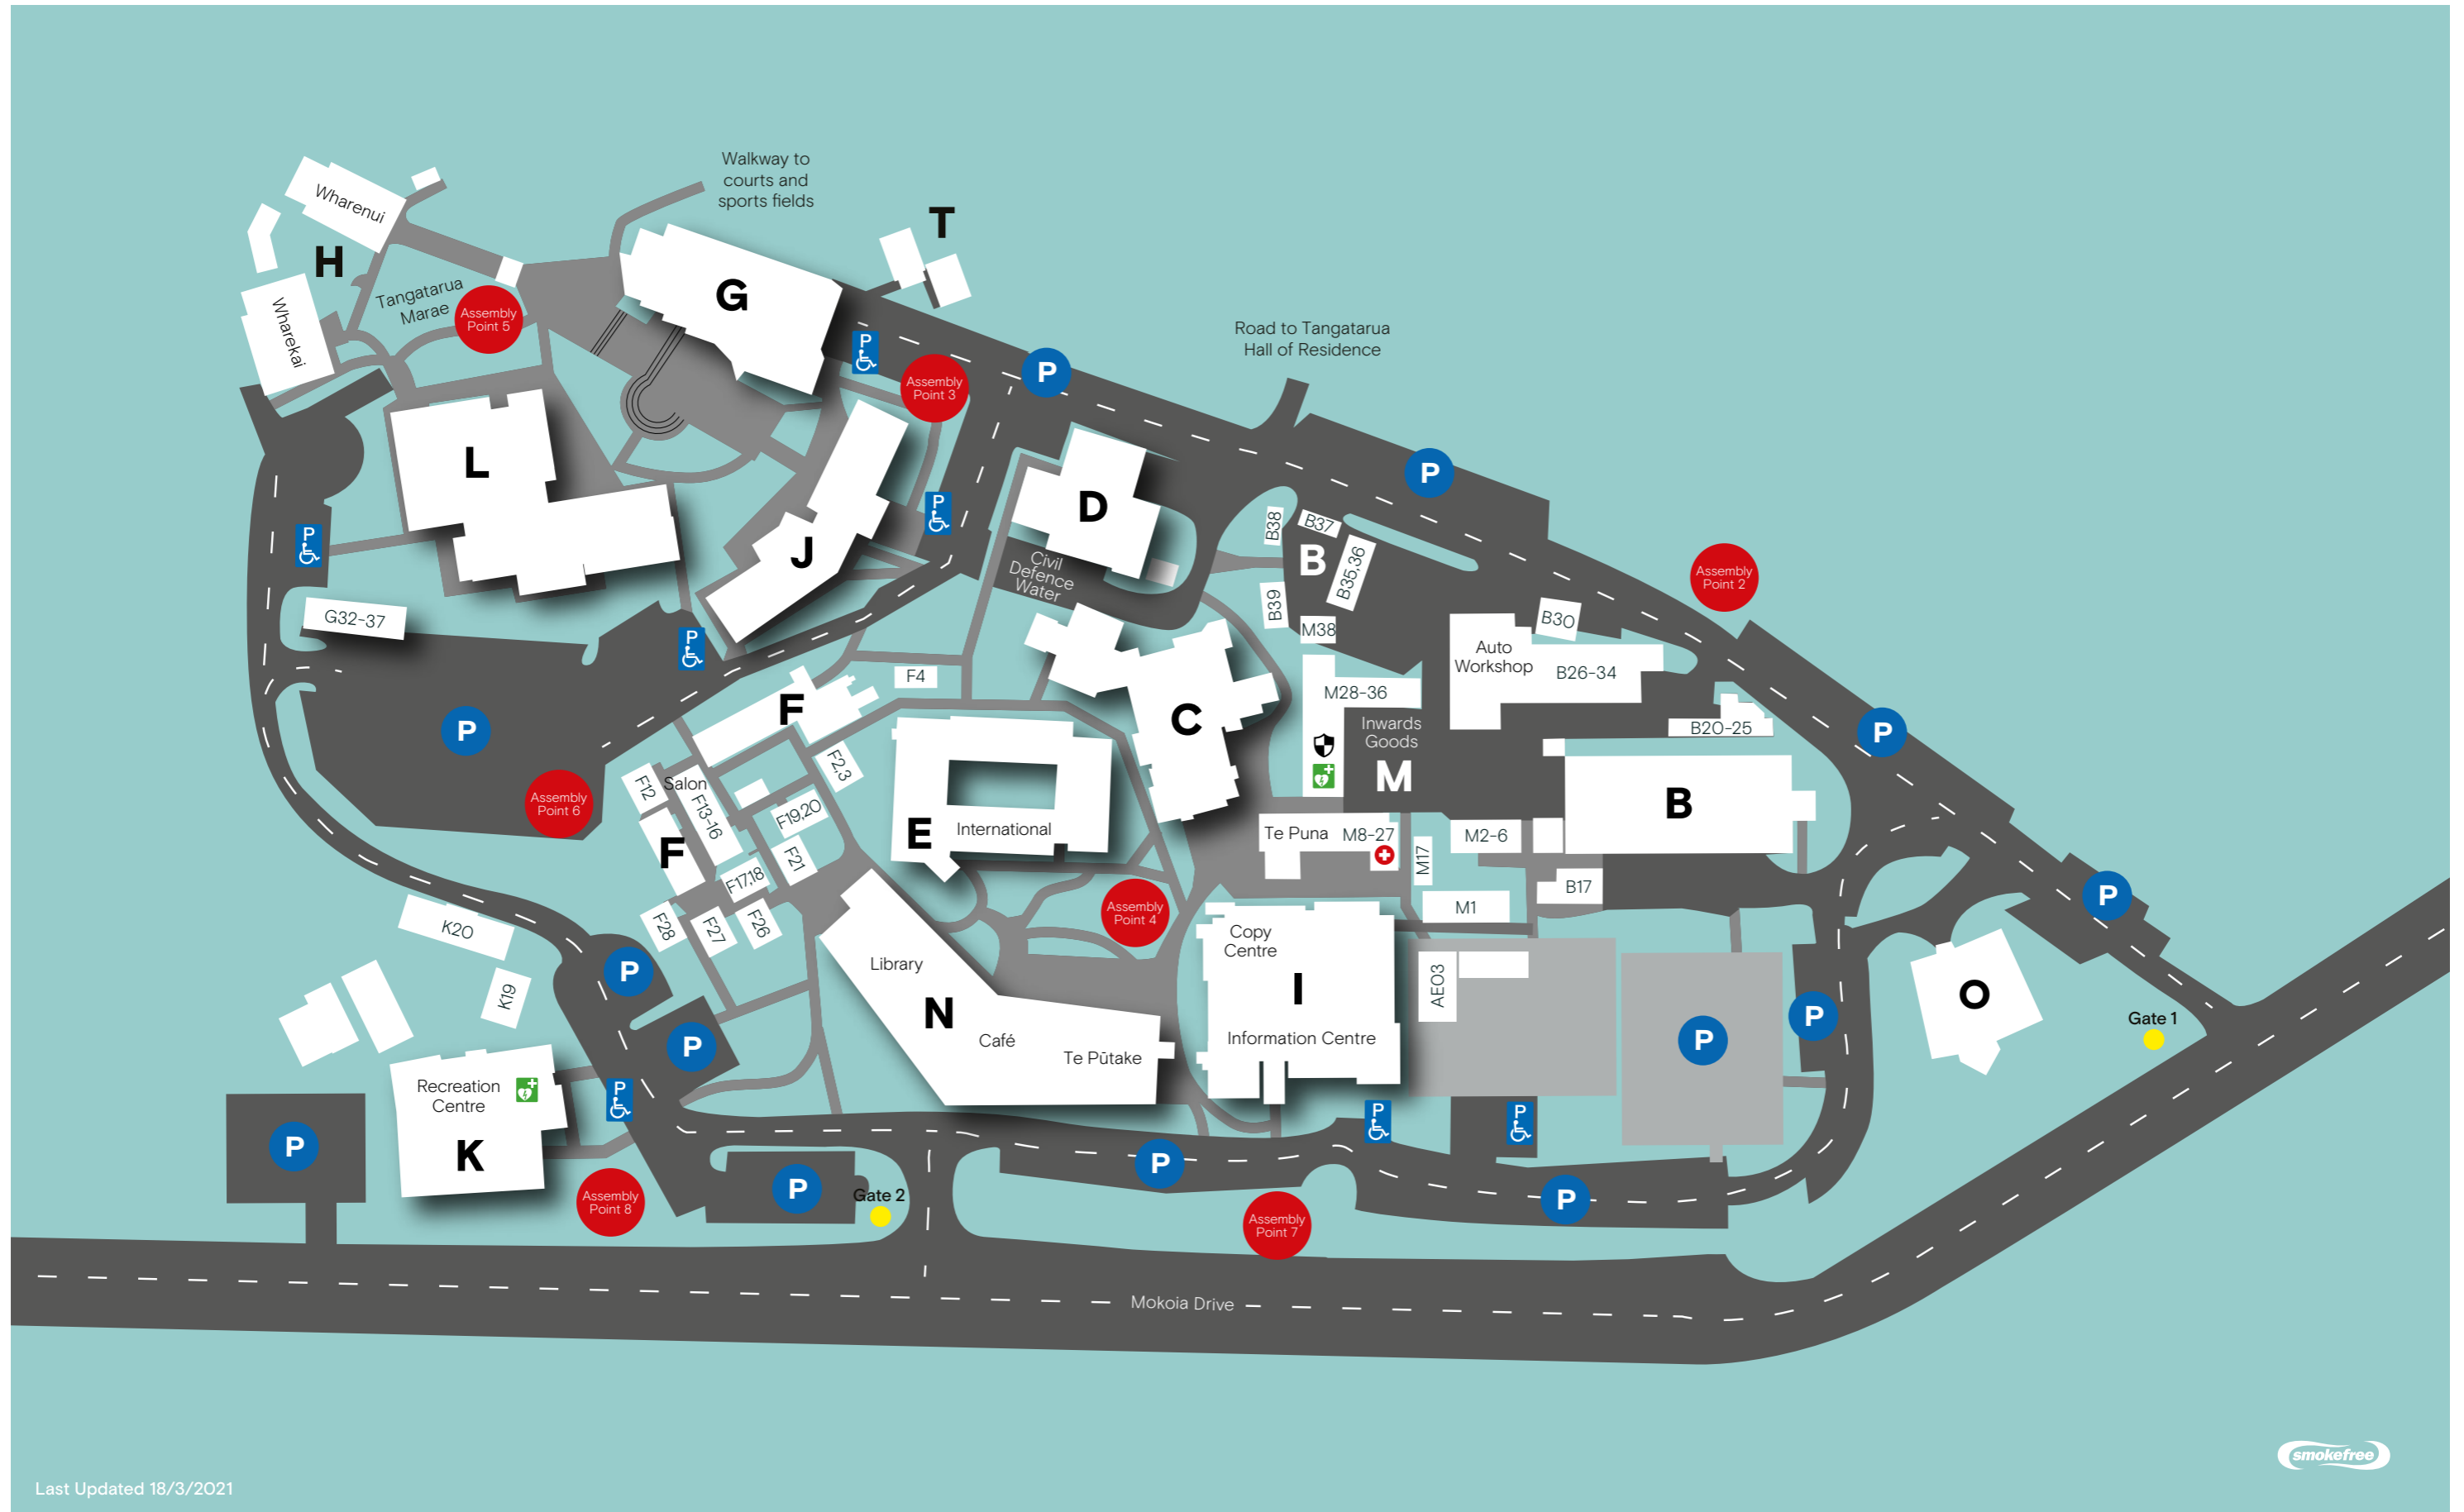

Mokoia Campus Map

Mokoia Campus Map

Rotorua

Mokoia Campus is open to the public Monday through Friday, 8.00am – 5.00pm, except holidays.

Some buildings, such as the library and computer suites have longer hours to accommodate student and staff requirements, or for special, pre-arranged events.

.....

Where to go for...

Counselling services:	Health Centre, M block
Disability assistance:	Health Centre, M block
Enrolment information and assistance:	Information Centre, I Block
Health and first aid:	Health Centre, M block
Library and IT assistance:	Te Wairere Library, N Block, third floor
Payment of fees:	Information Centre, I Block
Your student ID card:	Information Centre, I Block

Academy of Sport	K Block/Recreation Centre
Art Gallery	J Block
ATM	N Block
Automotive workshop	B Block
Bus stop	Near Recreation Centre
Cafeteria	N Block, ground floor
Cashier	I Block
Computer suites	N Block, second floor
Copy Centre	I Block
Hair Salon	F Block
Health Centre	M Block
Information Centre	I Block
International Centre	E Block
Kaiwhata Restaurant	C Block
Te Wairere Library	N Block, third floor
Recreation Centre	K Block
Security	M Block
Tangatarua Marae	H Block
Te Puna	M Block
Te Pūtake	N Block, ground floor
Wharekai	H Block