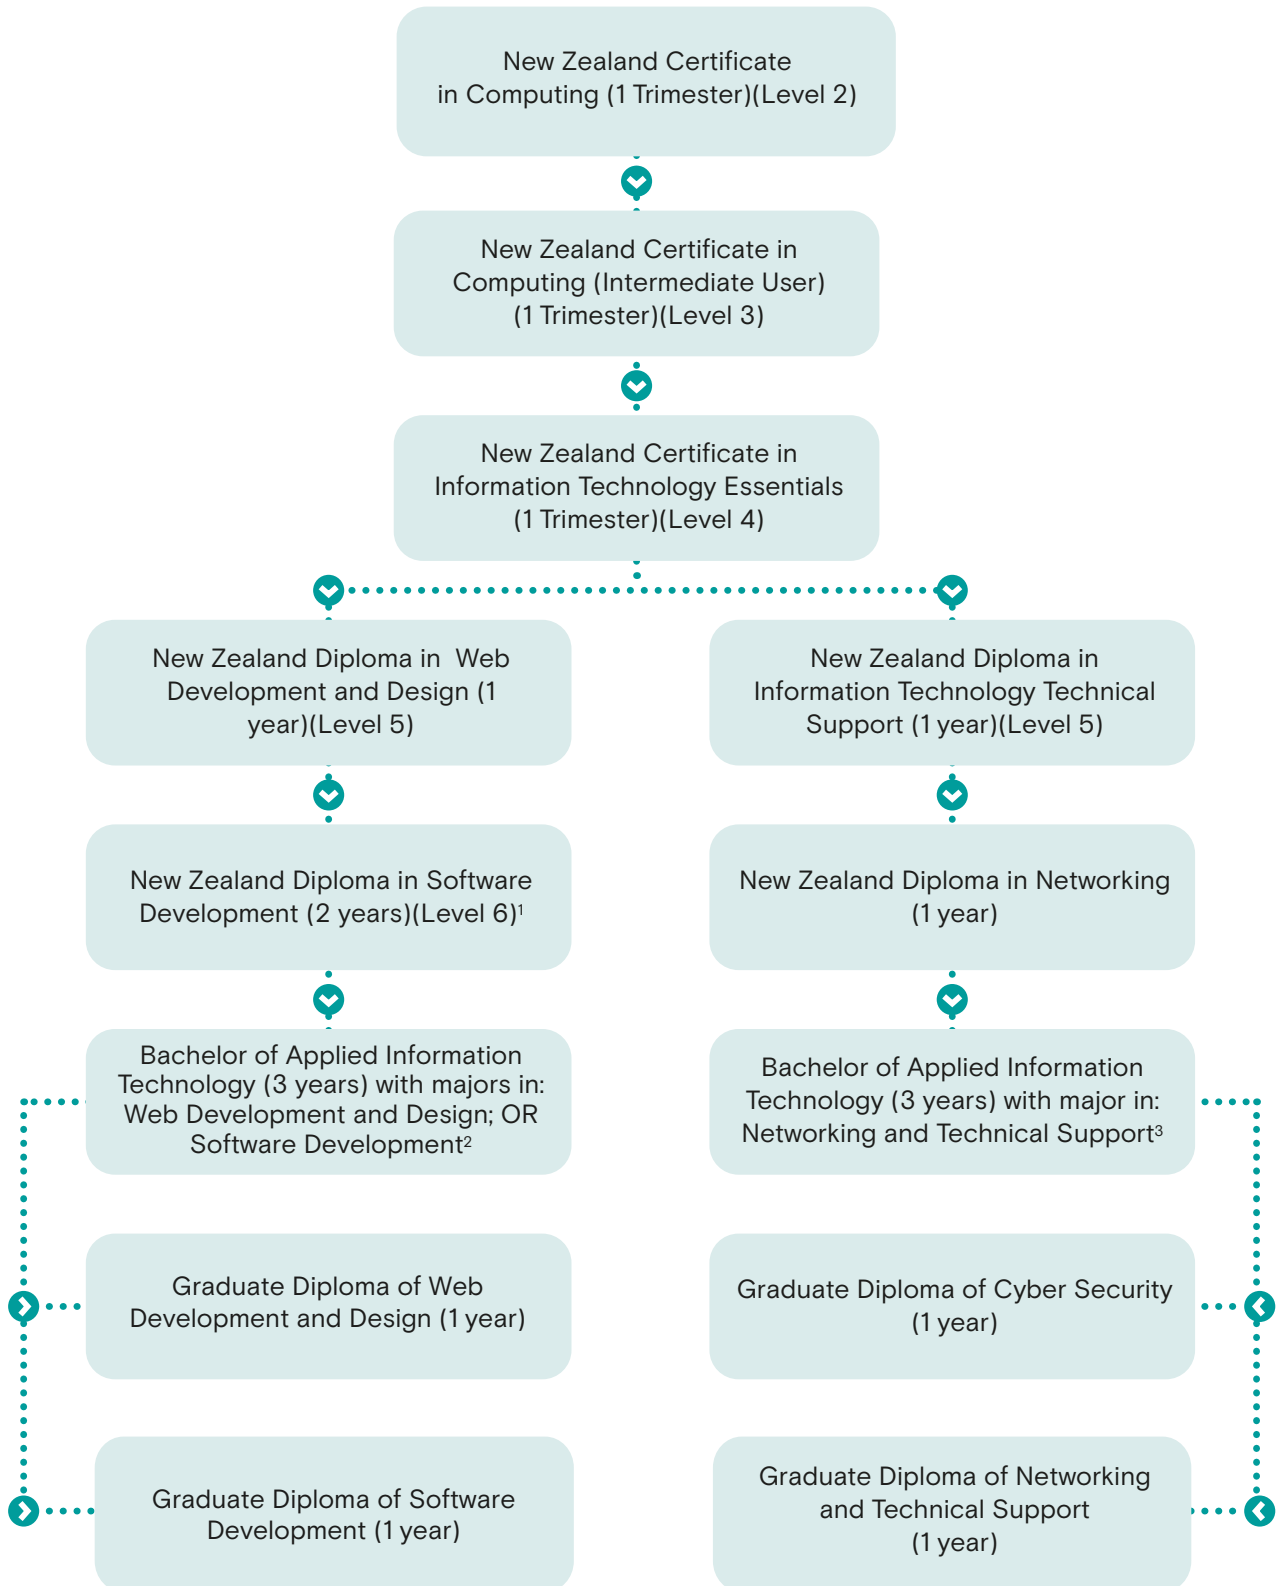

Information Technology Study Pathways

1. One (1) year of study required if Level 5 New Zealand Diploma in Web Development and Design completed
2. Two (2) years of study required if Level 5 New Zealand Diploma in Web Development and Design completed
One (1) year of study required if Level 6 New Zealand Diploma in Software Development completed
3. Two (2) years of study required if Level 5 New Zealand Diploma in Information Technology Technical Support completed
One (1) year of study required if Level 6 New Zealand Diploma in Networking completed